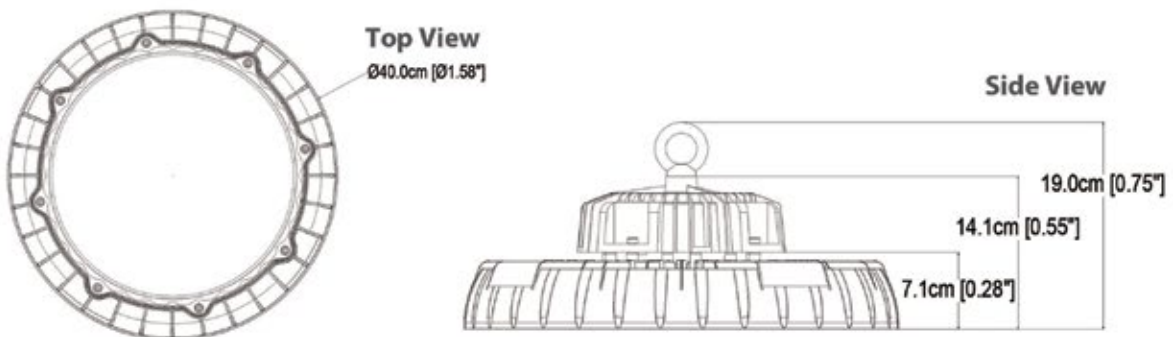

## Fixture Dimensions

Dimensions of 60W and 100W models

Dimensions of 150W model

Dimensions of 200W and 240W models