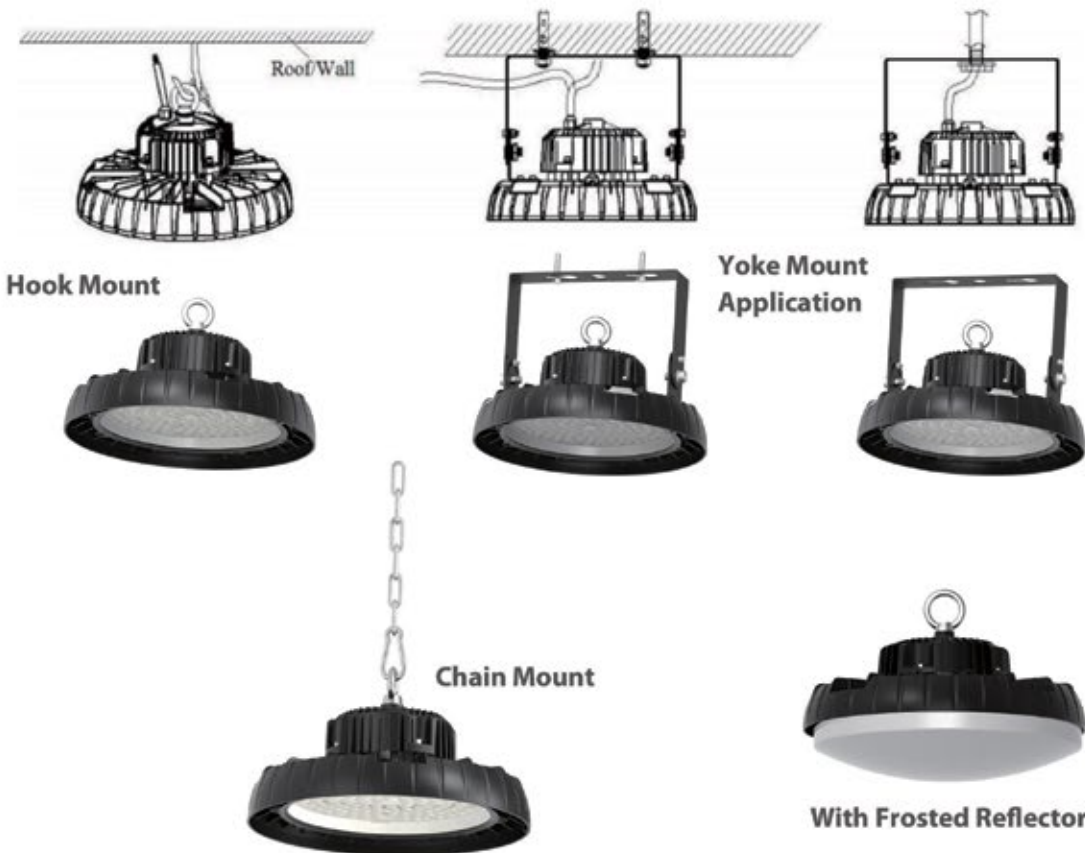

## Overview

Precision engineered lens made of optical grade polycarbonate  
60°/90°/120° beam angles available and customizable  
Improved visual comfort by lower glare  
Providing a wider smoother and more uniform light output  
Available in 3000K, 4000K, 5000K, 5700K, 6500K CCT  
Up to 170lm/w system efficacy  
Standard CRI Ra>70, Ra>80 and Ra>90 optional  
Multiple brackets improving installation time

## Construction Features

- ① Stainless Eye bolt
- ② Top level performance 1-10V dimmable driver
- ③ Die casting unibody aluminum fixture housing in supreme head dissipation ability
- ④ Top level performance light source system efficacy up to 170lm/w
- ⑤ Optical grade polycarbonate lens 60°/90°/120° optional
- ⑥ Gasket ring
- ⑦ Waterproof connector easy to replace driver

## Fixture Dimensions

Dimensions of 60W and 100W models

Dimensions of 150W model

Dimensions of 200W and 240W models