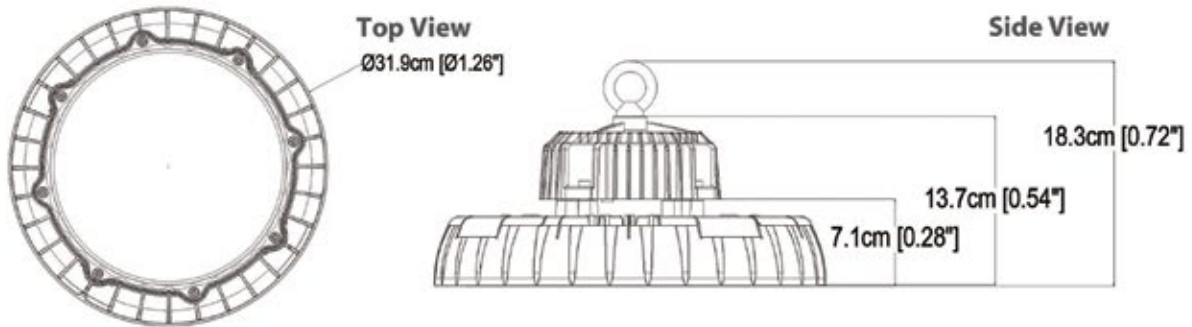

## Fixture Dimensions

Dimensions of 60W and 100W models

Dimensions of 150W model

Dimensions of 200W and 240W models