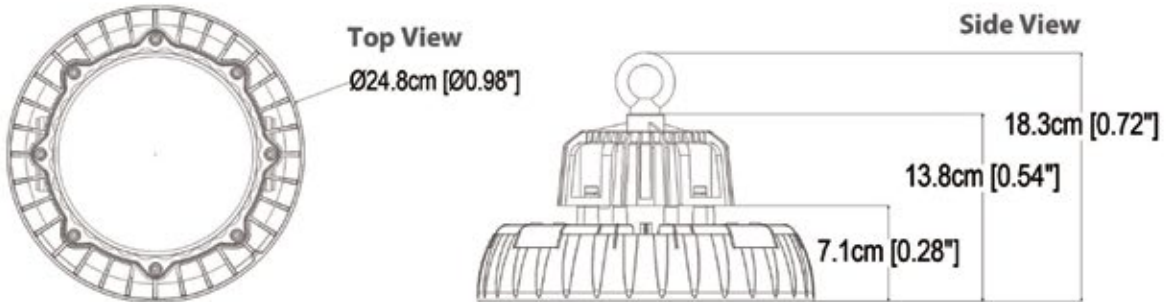

## Fixture Dimensions

Dimensions of 60W and 100W models

Dimensions of 150W model

Dimensions of 200W and 240W models