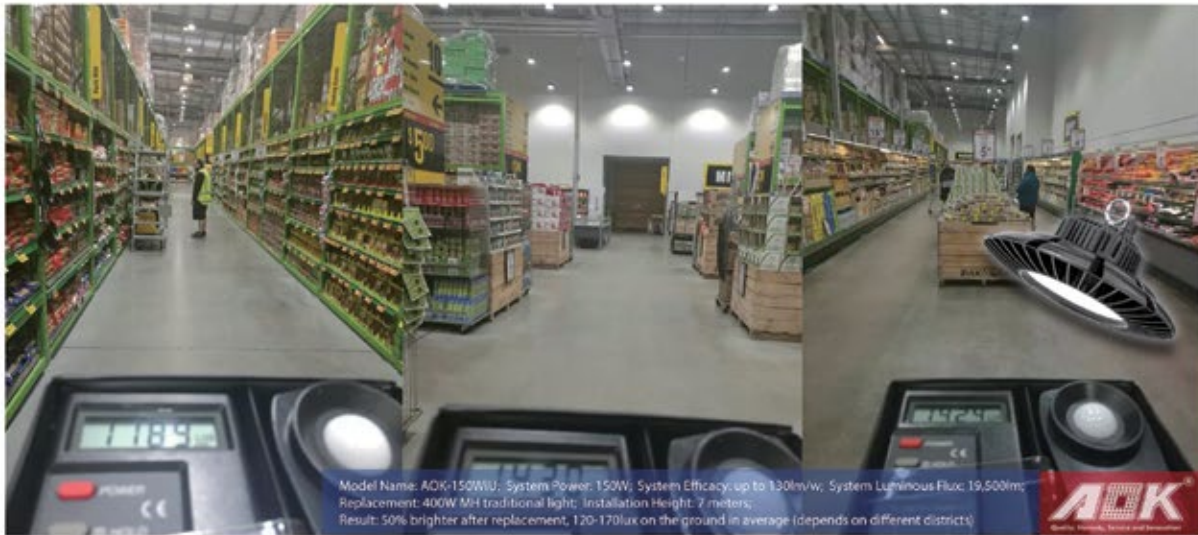

Project Demostration

Supermarket Project Demostration