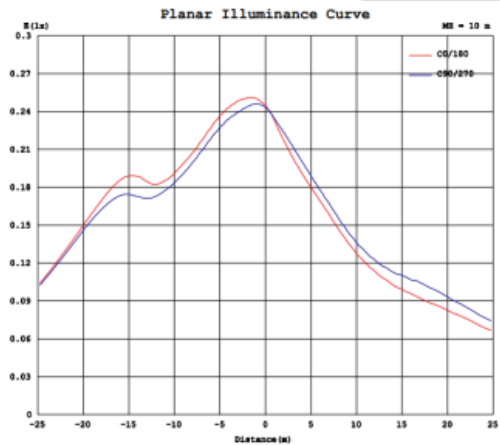

(800) 426-3938 • (319) 653-3198

info@sitlersupplies.com

www.sitlersledsupplies.com

HD LED Linear Lightbar

Single-Sided

Light Distribution Testing Parameters

Due to continuous product improvement, information in this document is subject to change.