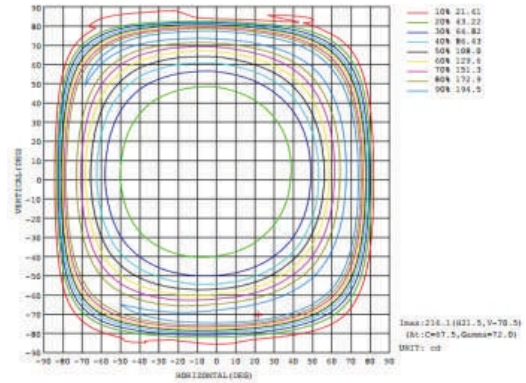

(800) 426-3938 • (319) 653-3198

info@sitlersupplies.com

www.sitlersledsupplies.com

HD LED Linear Lightbar

Single-Sided

Light Distribution Testing Parameters

Due to continuous product improvement, information in this document is subject to change.