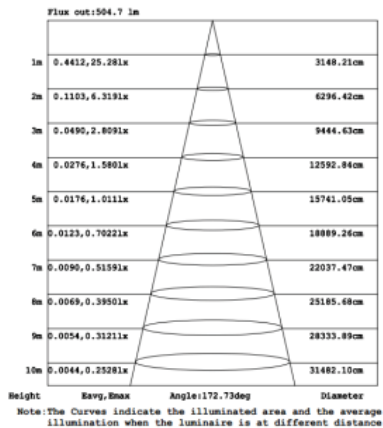

(800) 426-3938 • (319) 653-3198

info@sitlersupplies.com

www.sitlersledsupplies.com

HD LED Linear Lightbar

Single-Sided

Light Distribution Testing Parameters

Due to continuous product improvement, information in this document is subject to change.