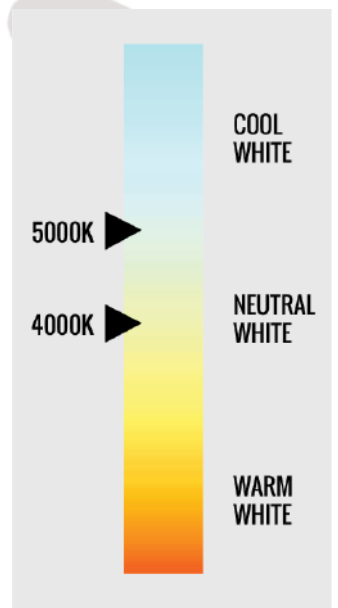

HD LED Linear Lightbar

Single-Sided

Product

PRODUCT NAME	Linear Bar Single Sided							
CONSUMPTION	6.6W	9.9W	13.2W	16.5W	19.8W	23.1W	26.4	33W
SKU #/MODEL #	107573	107599	107615	107623	107631	108928	107656	108944
LUMEN	696lm	1044lm	1392lm	1740lm	2088lm	2436lm	2784lm	3480lm
SIZE	21.9"	33.9"	45.9"	57.9"	69.9"	81.9"	93.9"	117.9"

Specifications

COLOR TEMPERATURE	6500K
LUMEN EFFICACY	118.3LM/W
VIEWING ANGLE	160°
INPUT VOLTAGE	100-277Vac 50/60Hz
POWER FACTOR	>0.9
WATERPROOF RATING	IP65

Fixture Specifications

LED BRAND	Philips
LED TYPE	COB
LED QTY	Varies base on size
HOUSING	Aluminum + Tempered Glass
HOUSING COLOR	Metalic Silver

Others

OPERATING TEMPERATURE	APPLICATION	CRI	BEAM ANGLE	DIMMABLE
-4°F TO 104°F	Indoor / Outdoor	>80	160°	No

Warranty & Qualification

WARRANTY	UL LISTED	DLC
5-Year Limited	Yes	No

CORRELATED
COLOR TEMPERATURE
(CCT)

Due to continuous product improvement, information in this document is subject to change.

Revision Date: 05/23/2017

BEYOND®
LED TECHNOLOGY

sitlers
LED
SUPPLIES

Talk to one of our LED consultants today!

(800) 426-3938 • (319) 653-3198

info@sitlersupplies.com

www.sitlersledsupplies.com