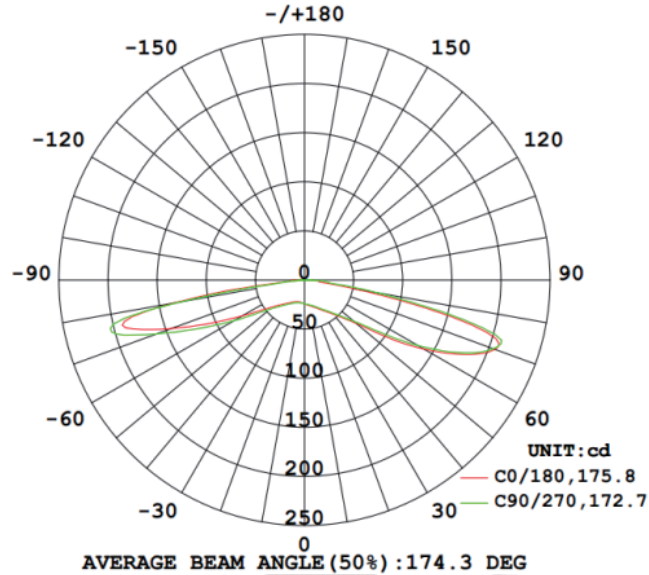

(800) 426-3938 • (319) 653-3198

info@sitlersupplies.com

www.sitlersledsupplies.com

HD LED Linear Lightbar

Single-Sided

Light Distribution Testing Parameters

Due to continuous product improvement, information in this document is subject to change.