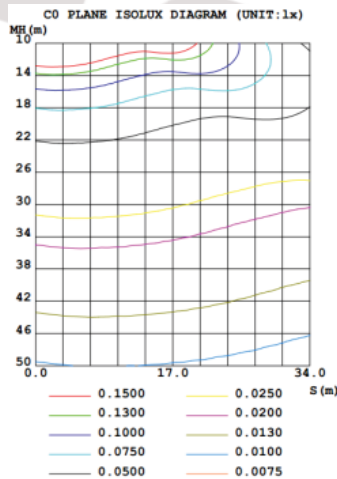

(800) 426-3938 • (319) 653-3198

info@sitlersupplies.com

www.sitlersledsupplies.com

HD LED Linear Lightbar

Single-Sided

Light Distribution Testing Parameters

Due to continuous product improvement, information in this document is subject to change.