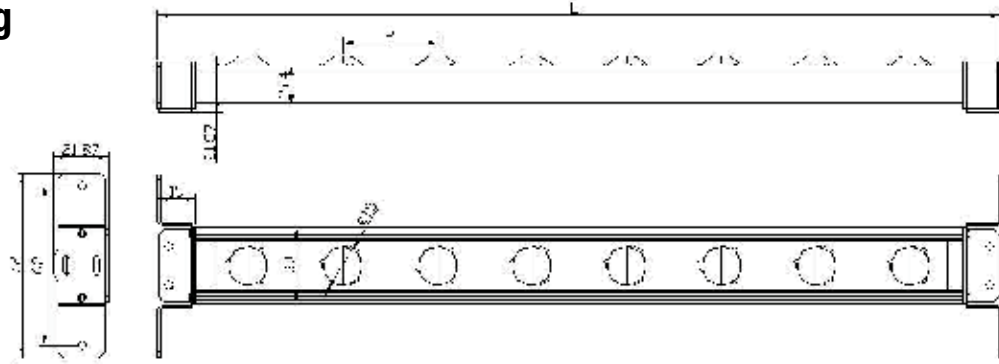

info@sitlersupplies.com

www.sitlersledsupplies.com

HD LED Linear Lightbar

Single-Sided

Drawing

SKU#	Gross Weight	Qty per Carton	Carton Size
107573	8.5	30	25.6" x 11.8" x 7.8"
107599	13	30	37.4" x 11.8" x 7.8"
107615	16.3	30	49.2" x 11.8" x 7.8"
107623	21.5	30	61" x 11.8" x 7.8"
107631	25.9	30	72.8" x 11.8" x 7.8"
108928	35.9	30	96.4" x 11.8" x 7.8"
107656			
108944			