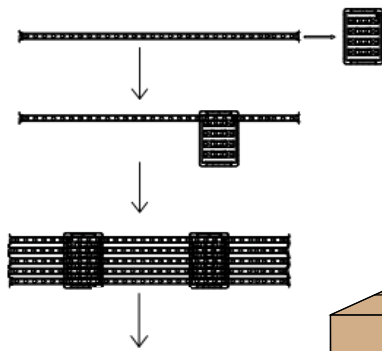

info@sitlersupplies.com

www.sitlersledsupplies.com

HD LED Linear Lightbar

Single-Sided

Drawing

SKU#	Gross Weight	Qty per Carton	Carton Size
107573	8.5	30	25.6" x 11.8" x 7.8"
107599	13	30	37.4" x 11.8" x 7.8"
107615	16.3	30	49.2" x 11.8" x 7.8"
107623	21.5	30	61" x 11.8" x 7.8"
107631	25.9	30	72.8" x 11.8" x 7.8"
108928	35.9	30	96.4" x 11.8" x 7.8"
107656			
108944			