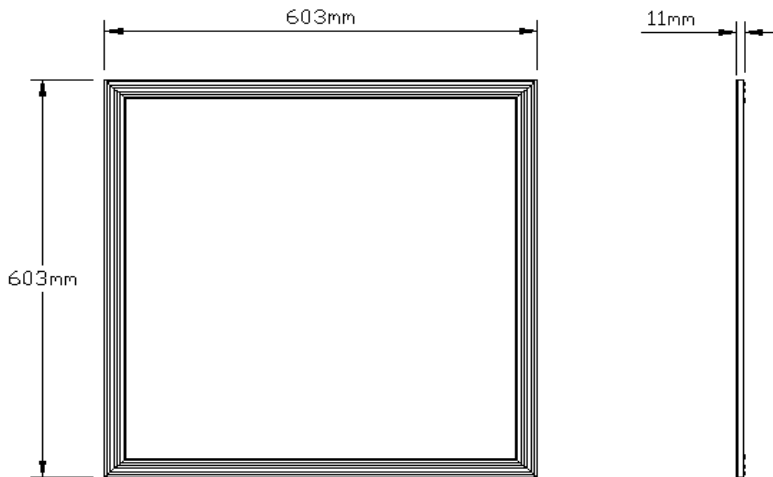

PRODUCT DETAILS

PRODUCT CODE	WATTAGE	DIMMING	CCT	LUMENS	BODY FINISH (WHITE)	BEAM ANGLE	CRI	RATED LIFE (HRS)
MC2X2	36W	D	40K - 4000K 50K - 5000K	3,600	W - WHITE	120°	80	50,000

PRODUCT SPECIFICATIONS

ORDERING INFORMATION

SAMPLE: MC2X2-36W-D-40K

MC2X2	36W	D	40K
Model MC2X2	Wattage 36W	Dimming Dimming	CCT 40K - 4000K 50K - 5000K