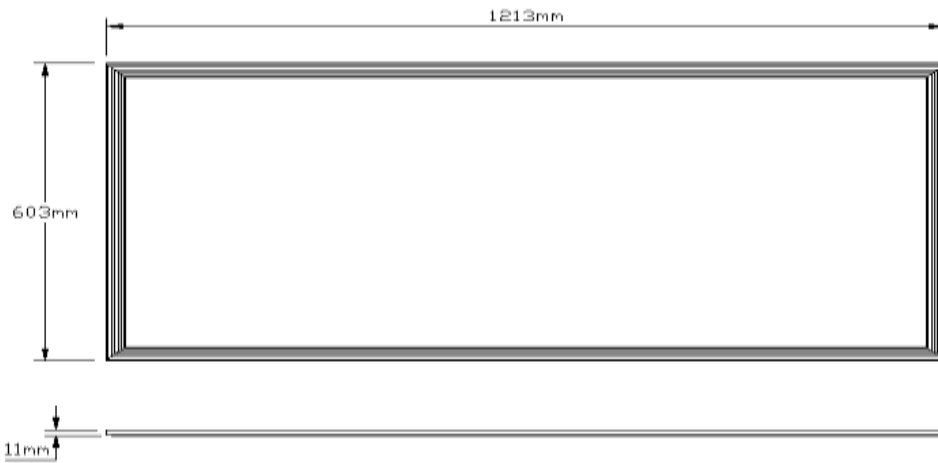

PRODUCT DETAILS

PRODUCT CODE	WATTAGE	DIMMING	CCT	BODY FINISH (WHITE)	BEAM ANGLE	INITIAL LUMENS	CRI	RATED LIFE (HRS)
MCSL24DUA	50W	D	40K - 4000K 50K - 5000K	W - WHITE	120°	6250	80	50,000

PRODUCT SPECIFICATIONS

ORDERING INFORMATION

SAMPLE: MCSL24DUA-50WB-PFDA

MCSL24DUA	50WB	PFDA
Model MCSL24DUA	Wattage 50W	CCT PFNA - 4000K (Product ID: PBGNMPF2) PFDA - 5000K (Product ID: PEYXF5PA)