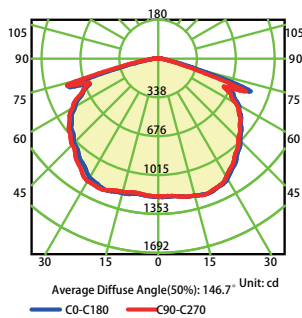

Energy Saving Replacement

MESTER MODEL	Replacing
ST45W27VXXKAYY	100W MH
ST70W27VXXKAYY	175W MH

Dimension

unit: mm/inch

Photometrics

ST45W27V40KAY

Luminous Intensity Distribution Curve

Illuminance at a Distance

ST70W27V40KAY

Luminous Intensity Distribution Curve

Illuminance at a Distance