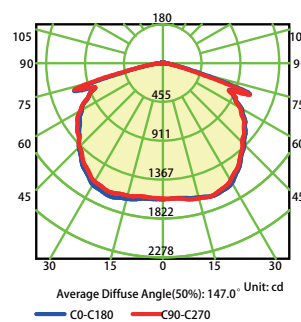

Energy Saving Replacement

MESTER MODEL	Replacing
ST45W27VXXKAYY	100W MH
ST70W27VXXKAYY	175W MH

Dimension

unit: mm/inch

Photometrics

ST45W27V40KAY

Luminous Intensity Distribution Curve

Illuminance at a Distance

ST70W27V40KAY

Luminous Intensity Distribution Curve

Illuminance at a Distance