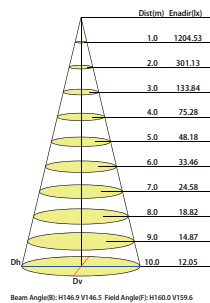

Ordering Information

Ordering	Rated	Luminaire	Wattage	CCT	Initial	Luminaire	Rated	CRI	Power	Photocell	Certificate
Code	voltage(VAC)	Type	(W)		Lumens(lm)	Efficacy(lpw)	life(hrs)		Factor		
ST45W27V40KAD	120-277	DUSK TO DAWN LED STREET LIGHT	45	4000K	4927	110	50000	72	0.9	NO	DLC UL
ST45W27V40KADP0	120-277	DUSK TO DAWN LED STREET LIGHT	45	4000K	4927	110	50000	72	0.9	YES	DLC UL
ST45W27V50KAD	120-277	DUSK TO DAWN LED STREET LIGHT	45	5000K	5000	111	50000	72	0.9	NO	DLC UL
ST45W27V50KADP0	120-277	DUSK TO DAWN LED STREET LIGHT	45	5000K	5000	111	50000	72	0.9	YES	DLC UL
ST70W27V40KAD	120-277	DUSK TO DAWN LED STREET LIGHT	70	4000K	6700	96	50000	72	0.9	NO	DLC UL
ST70W27V40KADP0	120-277	DUSK TO DAWN LED STREET LIGHT	70	4000K	6700	96	50000	72	0.9	YES	DLC UL
ST70W27V50KAD	120-277	DUSK TO DAWN LED STREET LIGHT	70	5000K	7000	100	50000	72	0.9	NO	DLC UL
ST70W27V50KADP0	120-277	DUSK TO DAWN LED STREET LIGHT	70	5000K	7000	100	50000	72	0.9	YES	DLC UL
ST45W27V40KASG	120-277	DUSK TO DAWN LED STREET LIGHT	45	4000K	4927	110	50000	72	0.9	NO	DLC UL
ST45W27V40KASGP0	120-277	DUSK TO DAWN LED STREET LIGHT	45	4000K	4927	110	50000	72	0.9	YES	DLC UL
ST45W27V50KASG	120-277	DUSK TO DAWN LED STREET LIGHT	45	5000K	5000	111	50000	72	0.9	NO	DLC UL
ST45W27V50KASGP0	120-277	DUSK TO DAWN LED STREET LIGHT	45	5000K	5000	111	50000	72	0.9	YES	DLC UL
ST70W27V40KASG	120-277	DUSK TO DAWN LED STREET LIGHT	70	4000K	6700	96	50000	72	0.9	NO	DLC UL
ST70W27V40KASGP0	120-277	DUSK TO DAWN LED STREET LIGHT	70	4000K	6700	96	50000	72	0.9	YES	DLC UL
ST70W27V50KASG	120-277	DUSK TO DAWN LED STREET LIGHT	70	5000K	7000	100	50000	72	0.9	NO	DLC UL
ST70W27V50KASGP0	120-277	DUSK TO DAWN LED STREET LIGHT	70	5000K	7000	100	50000	72	0.9	YES	DLC UL

Energy Saving Replacement

MESTER MODEL	Replacing
ST45W27VXXKAYY	100W MH
ST70W27VXXKAYY	175W MH

Dimension

unit: mm/inch

Photometrics

ST45W27V40KAY

Luminous Intensity Distribution Curve

Illuminance at a Distance

ST70W27V40KAY

Luminous Intensity Distribution Curve

Illuminance at a Distance