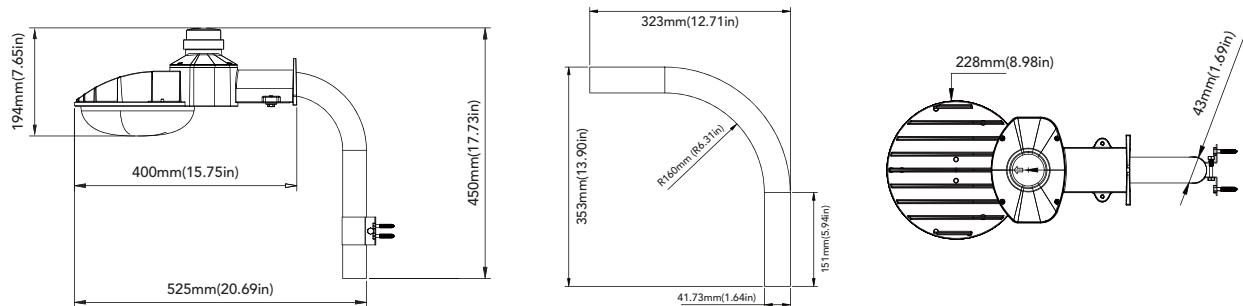

Energy Saving Replacement

MESTER MODEL	Replacing
ST45W27VXXKAYY	100W MH
ST70W27VXXKAYY	175W MH

Dimension

unit: mm/inch

Photometrics

ST45W27V40KAY

Luminous Intensity Distribution Curve

Illuminance at a Distance