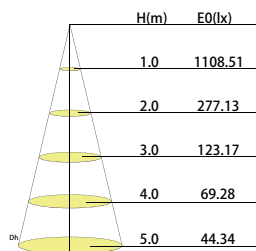

## Photometrics

WP45W27VXXKYY WP50W34VXXKYY

Luminous Intensity Distribution Curve

Illuminance at a Distance

WP70W27VXXKYY WP75W34VXXKYY

Luminous Intensity Distribution Curve

Illuminance at a Distance

Talk to one of our LED consultants today!  
 (800) 426-3938 • (319) 653 3198