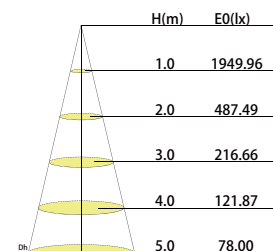

## Photometrics

WP45W27VXXKYY WP50W34VXXKYY

Luminous Intensity Distribution Curve

Illuminance at a Distance

WP70W27VXXKYY WP75W34VXXKYY

Luminous Intensity Distribution Curve

Illuminance at a Distance

Talk to one of our LED consultants today!  
 (800) 426-3938 • (319) 653 3198