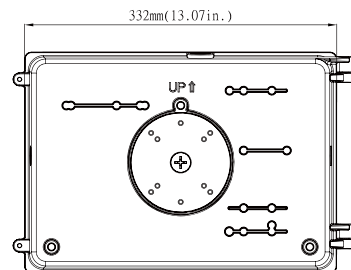

Specification

Specification/Model	WP45W27V50KDP1	WP50W34V50KDP2	WP70W27V50KDP1	WP75W34V50KDP2
Input Power	45W	50W	70W	75W
Lumens output	4500lm	4500lm	6800lm	6800lm
Efficacy	100 lm/W	90 lm/W	97 lm/W	91 lm/W
CRI	82			
Color Temperature	5000K			
Input Voltage	120VAC	347V	120VAC	347V
Finish Color	Dark Bronze			
Lens	Polycarbonate (UL Recognized) (f1) Suitable for outdoor use with respect to exposure to Ultraviolet Light, Water Exposure and Immersion in accordance with UL 746C			
Mounting	Fits electrical box and wall mount directly			
Photocell	120/277VAC (UL and CSA listed) 3/4in long threaded nipple, 30-45 second time delay, Power Consumption: less than 0.9 watts at 120 VAC			

Ordering Guide

EXAMPLE: WP 45W 27V 40K D P1

Fixture Type	Power Consumption	Input Voltage	CCT	Finish	Sensor (Option)
WP Wall Pack	45W 45Watts	27V 120-277V	30K 3000K	D Dark Bronze	P1 120 Photocell
	50W 50Watts	34V 347V	40K 4000K	B Black	P2 230/277V Photocell
	70W 70Watts		50K 5000K	W White	Blank Without Photocell
	75W 75Watts				

1. NOTES: 1. 277V driver operates on 100-277V (50/60 Hz), Specify 120 and 208-277 options only when ordering with photocell.
   2. 45W and 70W are limited to 100-277V input only; 50W and 75W are limited to 347V input only.

Dimension

unit: mm/inch

Talk to one of our LED consultants today!
(800) 426-3938 • (319) 653 3198

info@sitlersupplies.com
www.sitlersledsupplies.com