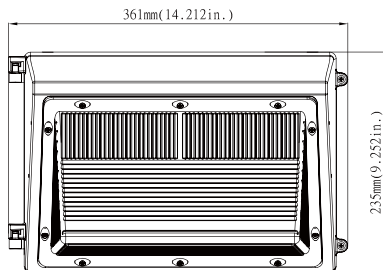

Specification

Specification/Model	WP45W27V50KDP1	WP50W34V50KDP2	WP70W27V50KDP1	WP75W34V50KDP2
Input Power	45W	50W	70W	75W
Lumens output	4500lm	4500lm	6800lm	6800lm
Efficacy	100 lm/W	90 lm/W	97 lm/W	91 lm/W
CRI	82			
Color Temperature	5000K			
Input Voltage	120VAC	347V	120VAC	347V
Finish Color	Dark Bronze			
Lens	Polycarbonate (UL Recognized) (f1) Suitable for outdoor use with respect to exposure to Ultraviolet Light, Water Exposure and Immersion in accordance with UL 746C			
Mounting	Fits electrical box and wall mount directly			
Photocell	120/277VAC (UL and CSA listed) 3/4in long threaded nipple, 30-45 second time delay, Power Consumption: less than 0.9 watts at 120 VAC			

Ordering Guide

EXAMPLE: WP 45W 27V 40K D P1

Fixture Type	Power Consumption	Input Voltage	CCT	Finish	Sensor (Option)
WP Wall Pack	45W 45Watts	27V 120-277V	30K 3000K	D Dark Bronze	P1 120 Photocell
	50W 50Watts	34V 347V	40K 4000K	B Black	P2 230/277V Photocell
	70W 70Watts		50K 5000K	W White	Blank Without Photocell
	75W 75Watts				

1. NOTES: 1. 277V driver operates on 100-277V (50/60 Hz), Specify 120 and 208-277 options only when ordering with photocell.
   2. 45W and 70W are limited to 100-277V input only; 50W and 75W are limited to 347V input only.

Dimension

unit: mm/inch

Talk to one of our LED consultants today!
(800) 426-3938 • (319) 653 3198

info@sitlersupplies.com
www.sitlersledsupplies.com