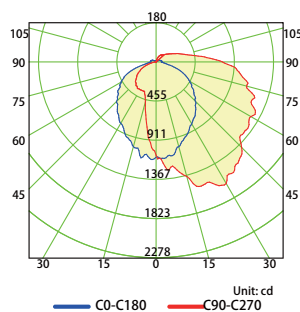

NOTE: Note: D* Dark Bronze finish color is inventory color, please consult factory for lead time if other color is needed.
■ 347V version Wall Pack supports rated volts 240V/347V photocell, please contact with factory for details.

Energy Saving Replacement

MESTER MODEL	Replacing
WP45W27VXXKYY WP50W34VXXKYY	100W MH
WP70W27VXXKYY WP75W34VXXKYY	175W MH

Photometrics

WP45W27VXXKYY WP50W34VXXKYY

Luminous Intensity Distribution Curve