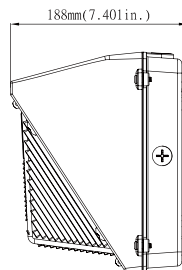

Specification

Specification/Model	WP45W27V50KDP1	WP50W34V50KDP2	WP70W27V50KDP1	WP75W34V50KDP2
Input Power	45W	50W	70W	75W
Lumens output	4500lm	4500lm	6800lm	6800lm
Efficacy	100 lm/W	90 lm/W	97 lm/W	91 lm/W
CRI	82			
Color Temperature	5000K			
Input Voltage	120VAC	347V	120VAC	347V
Finish Color	Dark Bronze			
Lens	Polycarbonate (UL Recognized) (f1) Suitable for outdoor use with respect to exposure to Ultraviolet Light, Water Exposure and Immersion in accordance with UL 746C			
Mounting	Fits electrical box and wall mount directly			
Photocell	120/277VAC (UL and CSA listed) 3/4in long threaded nipple, 30-45 second time delay, Power Consumption: less than 0.9 watts at 120 VAC			

Ordering Guide

EXAMPLE: WP 45W 27V 40K D P1

Fixture Type	Power Consumption	Input Voltage	CCT	Finish	Sensor (Option)
WP Wall Pack	45W 45Watts	27V 120-277V	30K 3000K	D Dark Bronze	P1 120 Photocell
	50W 50Watts	34V 347V	40K 4000K	B Black	P2 230/277V Photocell
	70W 70Watts		50K 5000K	W White	Blank Without Photocell
	75W 75Watts				

1. NOTES: 1. 277V driver operates on 100-277V (50/60 Hz), Specify 120 and 208-277 options only when ordering with photocell.
   2. 45W and 70W are limited to 100-277V input only; 50W and 75W are limited to 347V input only.

Dimension

unit: mm/inch

Talk to one of our LED consultants today!
(800) 426-3938 • (319) 653 3198

info@sitlersupplies.com
www.sitlersledsupplies.com