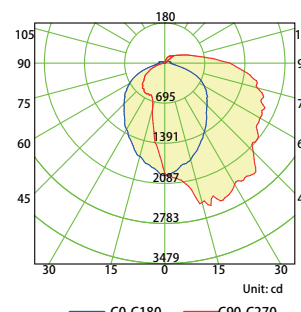

## Photometrics

WP45W27VXXKYY WP50W34VXXKYY

Luminous Intensity Distribution Curve

Illuminance at a Distance

WP70W27VXXKYY WP75W34VXXKYY

Luminous Intensity Distribution Curve

Illuminance at a Distance

Talk to one of our LED consultants today!  
 (800) 426-3938 • (319) 653 3198