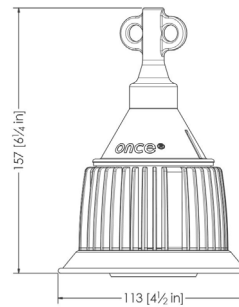

## AgriShift® MLL Mechanical Dimensions

Junction Box (JB)

Edison Base (EB)

Hardwire (HW)

Jelly Jar (JJ)

JB Adaptor Kit

\* For optimum dimming performance use AgriShift® Controller