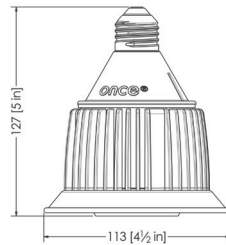

Edison Base (EB)