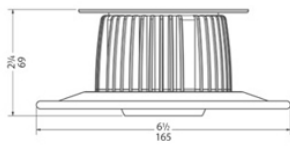

Ordering Information

AgriShift® MLL 120V	SKU
Edison Base (EB)	MLL-FSWB-EB-180-012-120
Jelly Jar (JJ)	MLL-FSWB-JJ-180-012-120
<i>Includes JJ adaptor/connector kit</i>	
Junction Box (JB)	MLL-FSWB-JB-180-012-120
<i>Includes JB adaptor/connector kit</i>	

AgriShift® MLL 230V	SKU
Edison Base (EB)	MLL-FSWB-EB-180-012-230
Jelly Jar (JJ)	MLL-FSWB-JJ-180-012-230
<i>Includes JJ adaptor/connector kit</i>	
Junction Box (JB)	MLL-FSWB-JB-180-012-230
<i>Includes JB adaptor/connector kit</i>	

AgriShift® Controllers	
Master Controller 120V	LCL-0.2-120V / 30-014-00134
Slave Dimmer 120V	LCL-30-014-00156-L123
Master Controller 240V	LCL-0.2-240V / 30-014-00144

AgriShift® MLL Mechanical Dimensions

Junction Box (JB)