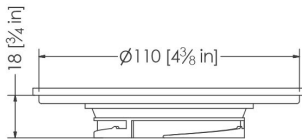

## AgriShift® MLL Mechanical Dimensions

Junction Box (JB)

Edison Base (EB)

Hardwire (HW)

Jelly Jar (JJ)

JB Adaptor Kit

\* For optimum dimming performance use AgriShift® Controller