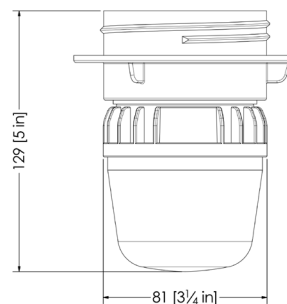

AgriShift® MLM-B Mechanical Dimensions

Edison Base (EB)

Junction Box (JB)

JB Adaptor Kit*

Jelly Jar (JJ)

JJ Adaptor Kit*

Ordering Information

AgriShift® MLM-B 120V***

Edison Base (EB)
Jelly Jar (JJ)

Includes JJ adapter/connector kit

Junction Box (JB)

Includes JB adapter/connector kit

Hard Wire (HW)

MLM-FSWB-BU-180T-010-120

MLM-FSWB-EB-180T-010-120

MLM-FSWB-JJ-180T-010-120