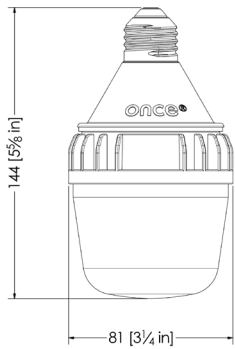

AgriShift® MLM-B Specifications

Nominal Power	10 W (at full intensity)
Luminous Flux (nominal)	600 lm human photopic 900 lm adjusted to poultry spectral sensitivity
Input Voltage	120 VAC / 60 Hz
Beam Angle	200°
Light Output Equivalence	Up to 60 W incandescent
Spectral Output	Broiler specific red and blue/green enhanced white
Operating Temperature	-20°C to 40°C / -4°F to 104°F
Dimmable Range	100% to 5%, dims to blue-white moonlight
Dimmer Type	Phase Modulation or Amplitude Control**
Environmental Ratings	Suitable for wet locations (JB, JJ), ROHS Compliant Suitable for damp locations (EB)
Safety	ETL Listed, Conforms to UL Std. 1598 (JB, JJ) Certified to CAN/CSA C22.2 No. 250.-08 (JB, JJ) Conforms to UL Std. 1993 (EB) Certified to CSA Std. C22.2 No. 1993 (EB)
Rated Life	50,000 hours
Limited Warranty	3 Years (24/7 operation)

* Includes (4) stainless steel screws

** For optimum dimming performance use AgriShift® Dimmer/Controller

*** DLC approved product number. When submitting to your energy providers for rebates, use this product SKU.

AgriShift® MLM-B Mechanical Dimensions

Edison Base (EB)