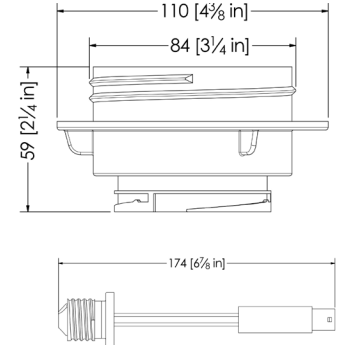

## AgriShift® MLM-S Mechanical Dimensions

Junction Box (JB)

JB Adapter Kit\*

Jelly Jar (JJ)

JJ Adapter Kit\*

\* Includes (4) stainless steel screws

\*\* DLC approved product number. When submitting to your energy providers for rebates, use this product SKU.