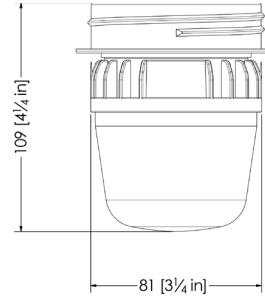

## AgriShift® MLM-S Mechanical Dimensions

Junction Box (JB)

JB Adapter Kit\*

Jelly Jar (JJ)

JJ Adapter Kit\*

\* Includes (4) stainless steel screws

\*\* DLC approved product number. When submitting to your energy providers for rebates, use this product SKU.