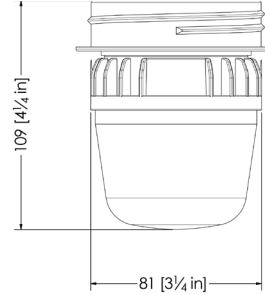

## AgriShift® MLM-S Mechanical Dimensions

Junction Box (JB)

JB Adapter Kit\*

Jelly Jar (JJ)

JJ Adapter Kit\*

\* Includes (4) stainless steel screws

\*\* DLC approved product number. When submitting to your energy providers for rebates, use this product SKU.