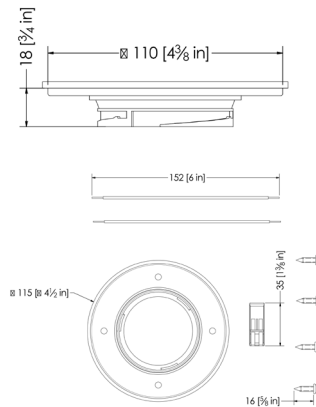

## Ordering Information

<b>AgriShift® MLM-S 120V**</b>	<b>MLM-SSWR-BU-180T-010-120</b>
Jelly Jar Mount (JJ)	MLM-SSWR-JJ-180T-010-120
<i>Includes JJ adapter/connector kit</i>	
Junction Box Mount (JB)	MLM-SSWR-JB-180T-010-120
<i>Includes JB adapter/connector kit</i>	
<b>AgriShift® MLM-S 230V</b>	<b>SKU</b>
Jelly Jar Mount (JJ)	MLM-SSWR-JJ-180T-010-230
<i>Includes JJ adapter/connector kit</i>	
Junction Box Mount (JB)	MLM-SSWR-JB-180T-010-230
<i>Includes JB adapter/connector kit</i>	
<b>AgriShift® Controllers</b>	<b>SKU</b>
Master Controller 120V	LCL-0.2-120V / 30-014-00134
Slave Dimmer 120V	LCL-30-014-00156-L123
Master Controller 240V	LCL-0.2-240V / 30-014-00144

## AgriShift® MLM-S Mechanical Dimensions

Junction Box (JB)

JB Adapter Kit\*

Jelly Jar (JJ)

JJ Adapter Kit\*

\* Includes (4) stainless steel screws

\*\* DLC approved product number. When submitting to your energy providers for rebates, use this product SKU.