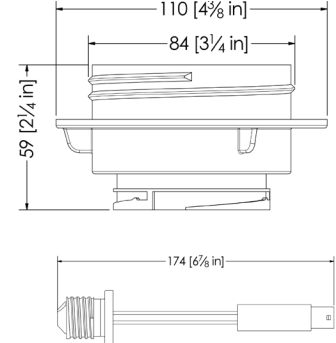

## AgriShift® MLM-S Mechanical Dimensions

Junction Box (JB)

JB Adapter Kit\*

Jelly Jar (JJ)

JJ Adapter Kit\*

\* Includes (4) stainless steel screws

\*\* DLC approved product number. When submitting to your energy providers for rebates, use this product SKU.