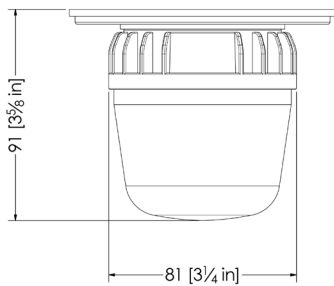

AgriShift® MLM-S Specifications

Nominal Power	10 W (at full intensity)
Luminous Flux (nominal)	1050 lm
Input Voltage	120 VAC / 60 Hz
Beam Angle	200°
Light Output Equivalence	Up to 75 W incandescent
Spectral Output	Swine specific full spectrum white
Operating Temperature	-20°C to 40°C / -4°F to 104°F
Dimmable Range	100% to 5%, dims to red-white moonlight
Dimmer Type	Phase Modulation or Amplitude Control***
Environmental Ratings	Suitable for wet locations (JB), ROHS Compliant, Suitable for damp locations
Safety	ETL Listed, Conforms to UL std. 1598 (JB) Certified to CAN/CSA C 22.2 No. 250-08 (JJ) Conforms to UL Std. 1993 (JJ) Certified to CSA Std. C 22.2 No. 1993 (JJ)
Rated Life	50,000 hours
Limited Warranty	5 Years (24/7 operation)

Ordering Information

AgriShift® MLM-S 120V**	MLM-SSWR-BU-180T-010-120
Jelly Jar Mount (JJ)	MLM-SSWR-JJ-180T-010-120
<i>Includes JJ adapter/connector kit</i>	
Junction Box Mount (JB)	MLM-SSWR-JB-180T-010-120
<i>Includes JB adapter/connector kit</i>	
AgriShift® MLM-S 230V	SKU
Jelly Jar Mount (JJ)	MLM-SSWR-JJ-180T-010-230
<i>Includes JJ adapter/connector kit</i>	
Junction Box Mount (JB)	MLM-SSWR-JB-180T-010-230
<i>Includes JB adapter/connector kit</i>	
AgriShift® Controllers	SKU
Master Controller 120V	LCL-0.2-120V / 30-014-00134
Slave Dimmer 120V	LCL-30-014-00156-L123
Master Controller 240V	LCL-0.2-240V / 30-014-00144

AgriShift® MLM-S Mechanical Dimensions

Junction Box (JB)