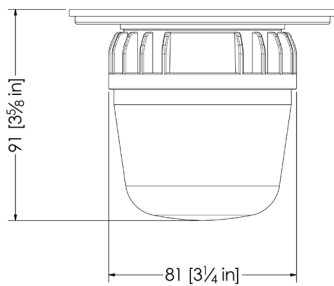

AgriShift® MLM-S Specifications

Nominal Power	10 W (at full intensity)
Luminous Flux (nominal)	1050 lm
Input Voltage	120 VAC / 60 Hz
Beam Angle	200°
Light Output Equivalence	Up to 75 W incandescent
Spectral Output	Swine specific full spectrum white
Operating Temperature	-20°C to 40°C / -4°F to 104°F
Dimmable Range	100% to 5%, dims to red-white moonlight
Dimmer Type	Phase Modulation or Amplitude Control***
Environmental Ratings	Suitable for wet locations (JB), ROHS Compliant, Suitable for damp locations
Safety	ETL Listed, Conforms to UL std. 1598 (JB) Certified to CAN/CSA C 22.2 No. 250.-08 (JJ) Conforms to UL Std. 1993 (JJ) Certified to CSA Std. C 22.2 No. 1993 (JJ)
Rated Life	50,000 hours
Limited Warranty	3 Years (24/7 operation)

Ordering Information

AgriShift® MLM-S 120V**	MLM-SSWR-BU-180T-010-120
Jelly Jar Mount (JJ)	MLM-SSWR-JJ-180T-010-120
<i>Includes JJ adapter/connector kit</i>	
Junction Box Mount (JB)	MLM-SSWR-JB-180T-010-120
<i>Includes JB adapter/connector kit</i>	
AgriShift® MLM-S 230V	SKU
Jelly Jar Mount (JJ)	MLM-SSWR-JJ-180T-010-230
<i>Includes JJ adapter/connector kit</i>	
Junction Box Mount (JB)	MLM-SSWR-JB-180T-010-230
<i>Includes JB adapter/connector kit</i>	
AgriShift® Controllers	SKU
Master Controller 120V	LCL-0.2-120V / 30-014-00134
Slave Dimmer 120V	LCL-30-014-00156-L123
Master Controller 240V	LCL-0.2-240V / 30-014-00144

AgriShift® MLM-S Mechanical Dimensions

Junction Box (JB)