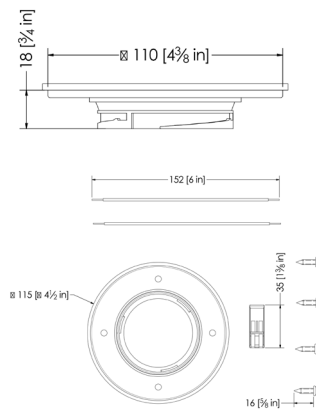

## Ordering Information

<b>AgriShift® MLM-S 120V**</b>	<b>MLM-SSWR-BU-180T-010-120</b>
Jelly Jar Mount (JJ)	MLM-SSWR-JJ-180T-010-120
<i>Includes JJ adapter/connector kit</i>	
Junction Box Mount (JB)	MLM-SSWR-JB-180T-010-120
<i>Includes JB adapter/connector kit</i>	
<b>AgriShift® MLM-S 230V</b>	<b>SKU</b>
Jelly Jar Mount (JJ)	MLM-SSWR-JJ-180T-010-230
<i>Includes JJ adapter/connector kit</i>	
Junction Box Mount (JB)	MLM-SSWR-JB-180T-010-230
<i>Includes JB adapter/connector kit</i>	
<b>AgriShift® Controllers</b>	<b>SKU</b>
Master Controller 120V	LCL-0.2-120V / 30-014-00134
Slave Dimmer 120V	LCL-30-014-00156-L123
Master Controller 240V	LCL-0.2-240V / 30-014-00144

## AgriShift® MLM-S Mechanical Dimensions

Junction Box (JB)

JB Adapter Kit\*

Jelly Jar (JJ)

JJ Adapter Kit\*

\* Includes (4) stainless steel screws

\*\* DLC approved product number. When submitting to your energy providers for rebates, use this product SKU.