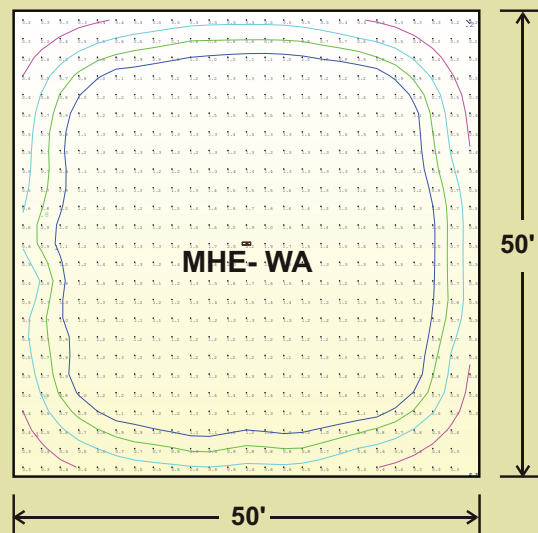

Sample Applications

MHE.02.13.01

Standard Model

Max Floor Coverage
High Ceiling Applications

30' Ceiling
40' x 40'
1.0 Fc Average

Wide Angle Lens Option

Max Floor Coverage
Standard Ceiling Applications

10' Ceiling
50' x 50'
1.0 Fc Average

Spreader Lens Option

Path of Egress
High Ceiling Applications

20' Ceiling
10' x 80'
1.0 Fc Average