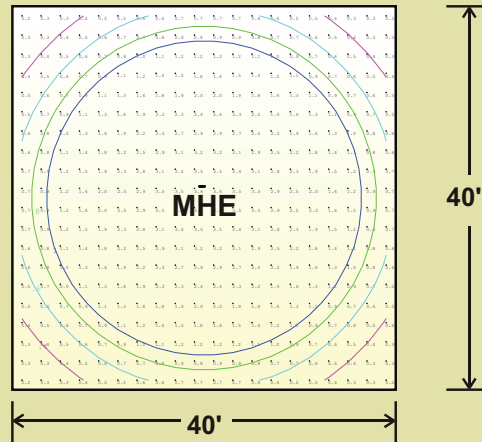

Sample Applications

MHE.02.13.01

Standard Model

Max Floor Coverage
High Ceiling Applications

30' Ceiling
40' x 40'
1.0 Fc Average

Wide Angle Lens Option

Max Floor Coverage
Standard Ceiling Applications

10' Ceiling
50' x 50'
1.0 Fc Average

Spreader Lens Option

Path of Egress
High Ceiling Applications

20' Ceiling
10' x 80'
1.0 Fc Average